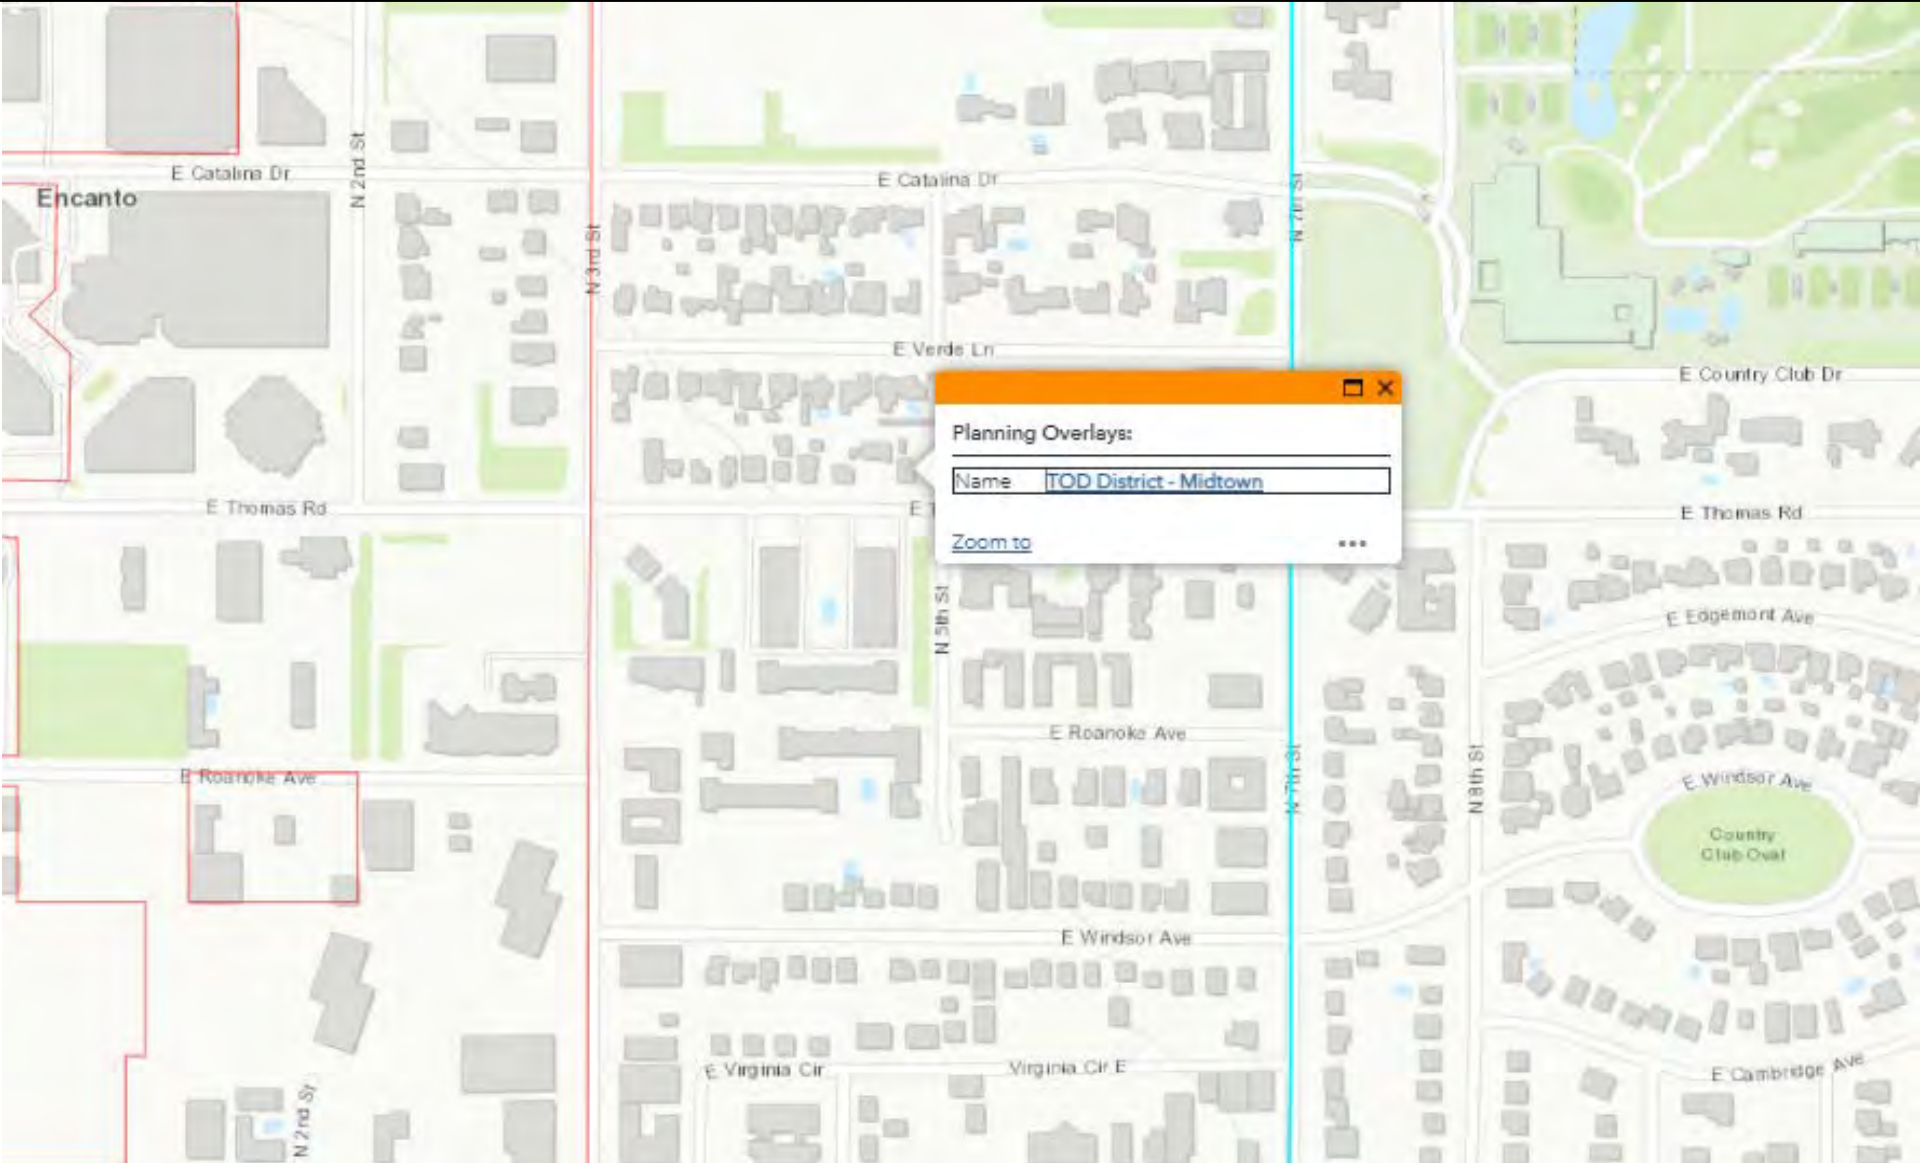

AERIAL MAP

118-21-072; 118-21-069; 118-21-067B
336, 342, AND 346 E THOMAS RD. PHOENIX, AZ 85012

AERIAL MAP

118-21-072; 118-21-069; 118-21-067B

336, 342, AND 346 E THOMAS RD. PHOENIX, AZ 85012

ZONING MAP

GENERAL PLAN

Traditional Lot

TRANSIT OVERLAY DISTRICT - MIDTOWN

Planning Overlays:

Name	TOD District - Midtown
------	------------------------

[Zoom to](#) ...

CITY COUNCIL DISTRICT NO. 4 – COUNCILMEMBER LAURA PASTOR ENCANTO VILLAGE PLANNING COMMITTEE

PHOTOGRAPHIC ELEVATIONS