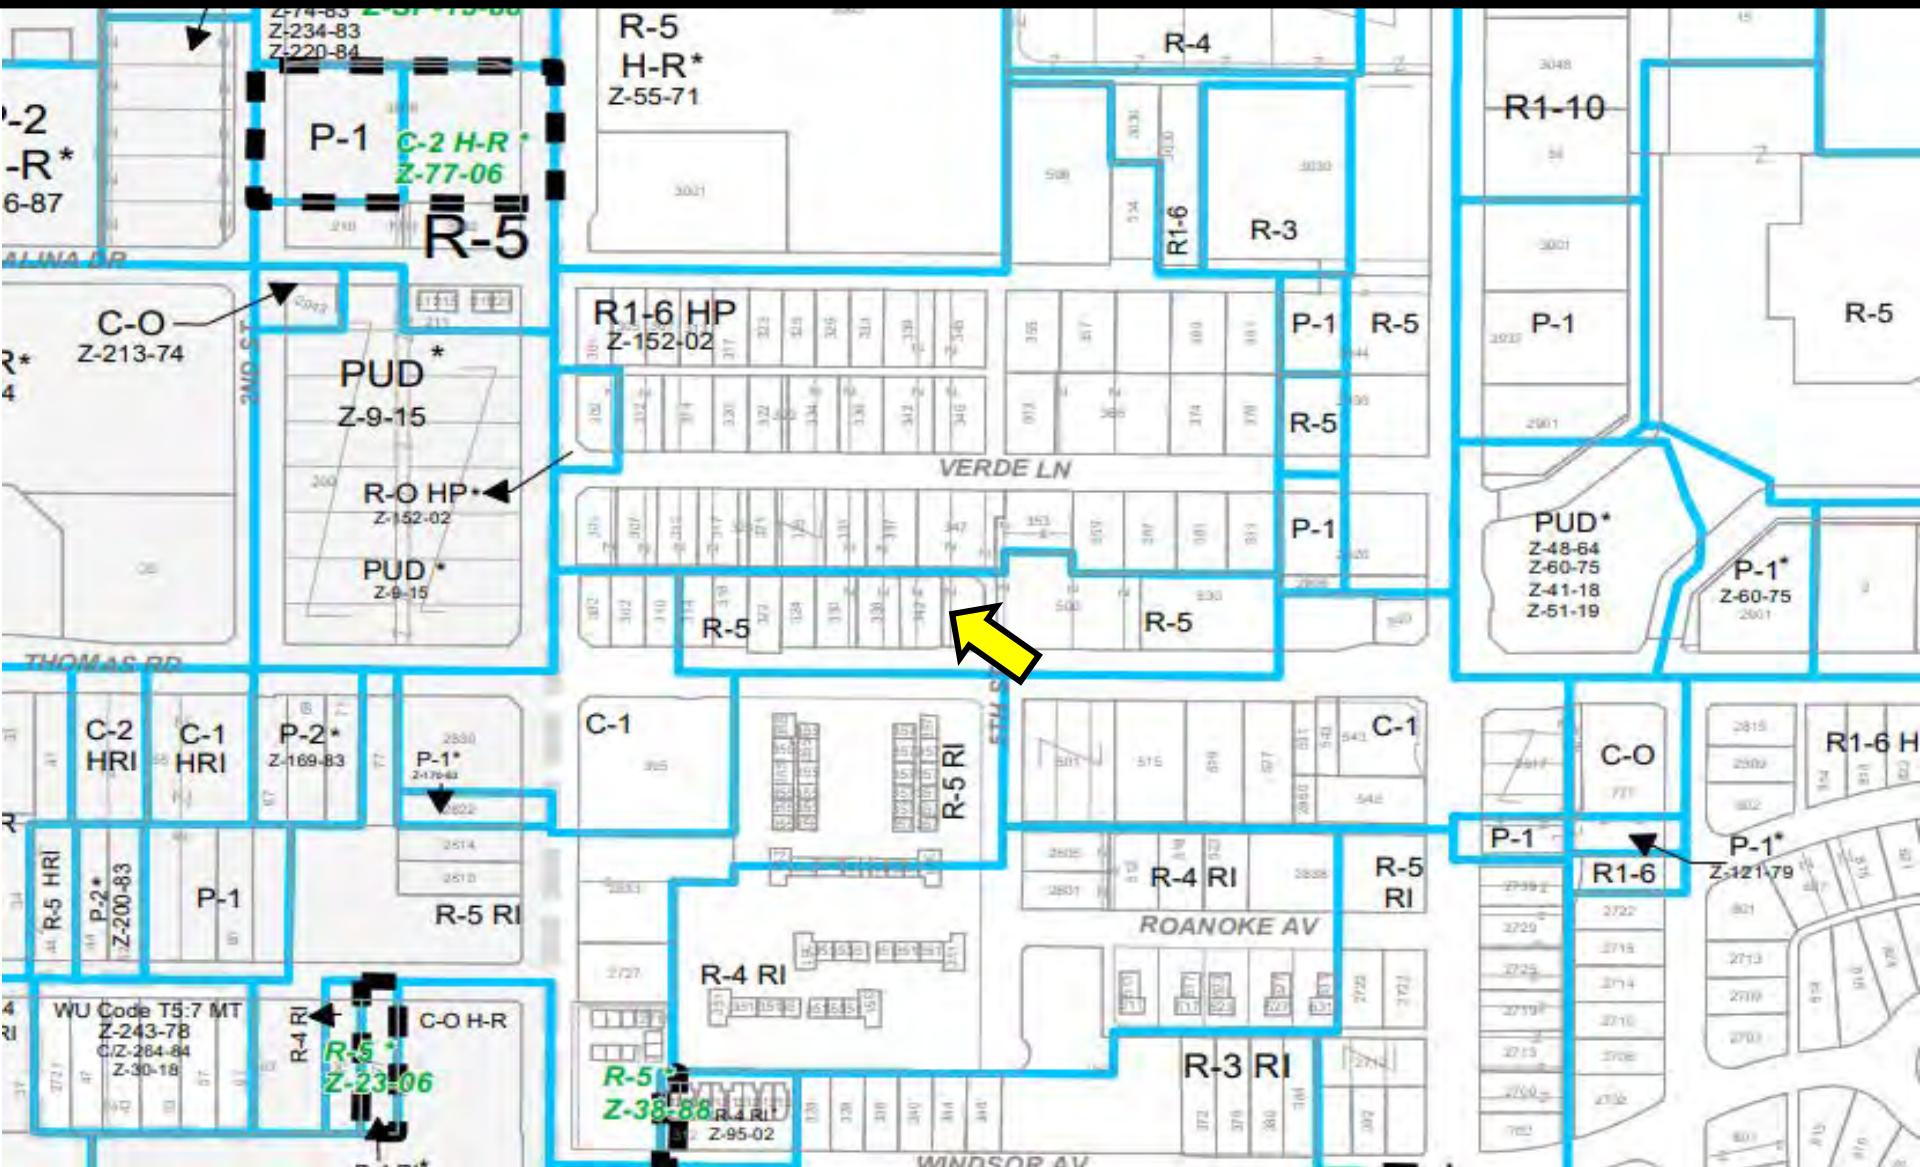

AERIAL MAP

118-21-072; 118-21-069; 118-21-067B
336, 342, AND 346 E THOMAS RD. PHOENIX, AZ 85012

AERIAL MAP

118-21-072; 118-21-069; 118-21-067B

336, 342, AND 346 E THOMAS RD. PHOENIX, AZ 85012

ZONING MAP

GENERAL PLAN

Traditional Lot

TRANSIT OVERLAY DISTRICT - MIDTOWN

Planning Overlays:

Name	TOD District - Midtown
------	------------------------

[Zoom to](#) ...

CITY COUNCIL DISTRICT NO. 4 – COUNCILMEMBER LAURA PASTOR ENCANTO VILLAGE PLANNING COMMITTEE