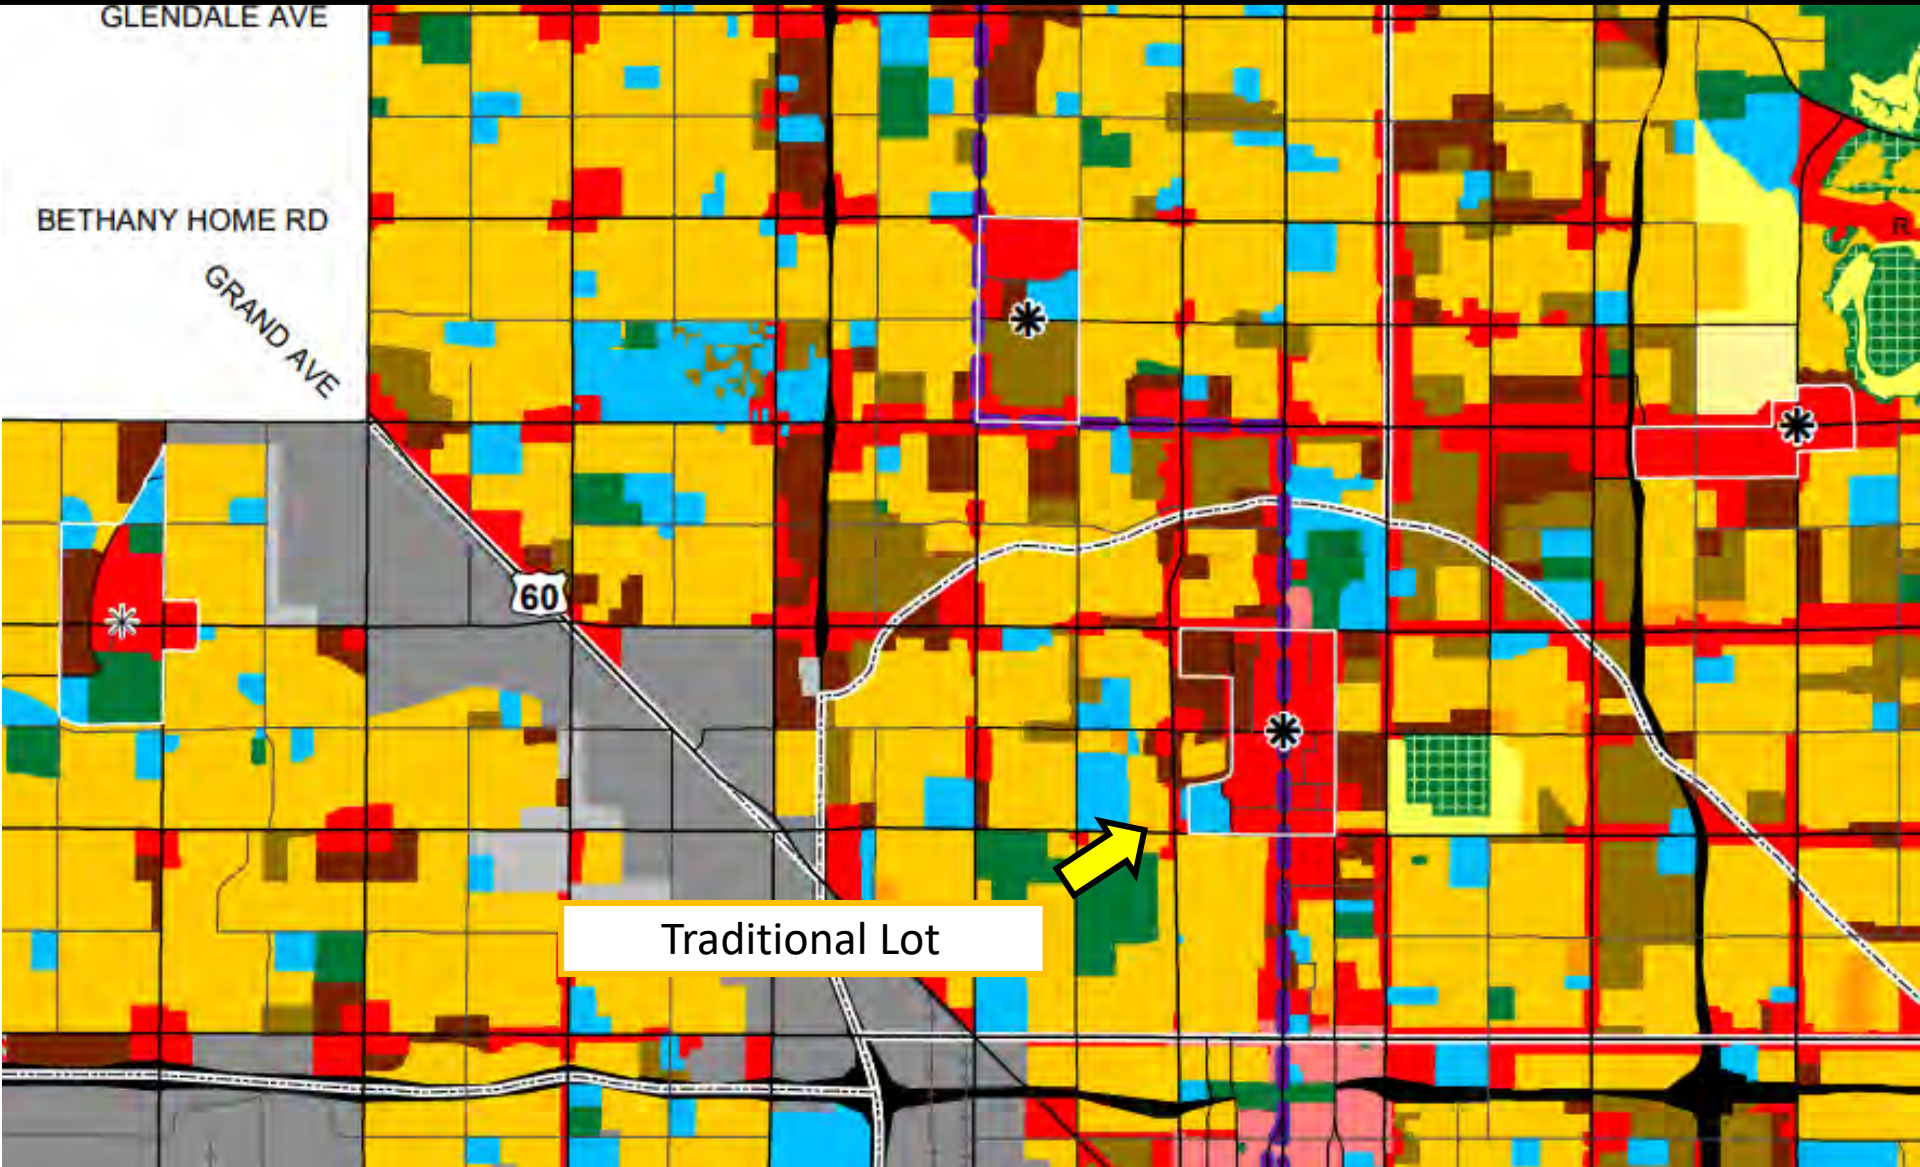

AERIAL MAP

118-21-072; 118-21-069; 118-21-067B
336, 342, AND 346 E THOMAS RD. PHOENIX, AZ 85012

AERIAL MAP

118-21-072; 118-21-069; 118-21-067B

336, 342, AND 346 E THOMAS RD. PHOENIX, AZ 85012

ZONING MAP

GENERAL PLAN

Traditional Lot

TRANSIT OVERLAY DISTRICT - MIDTOWN

Planning Overlays:

Name	TOD District - Midtown
------	------------------------

[Zoom to](#) ...

CITY COUNCIL DISTRICT NO. 4 – COUNCILMEMBER LAURA PASTOR ENCANTO VILLAGE PLANNING COMMITTEE