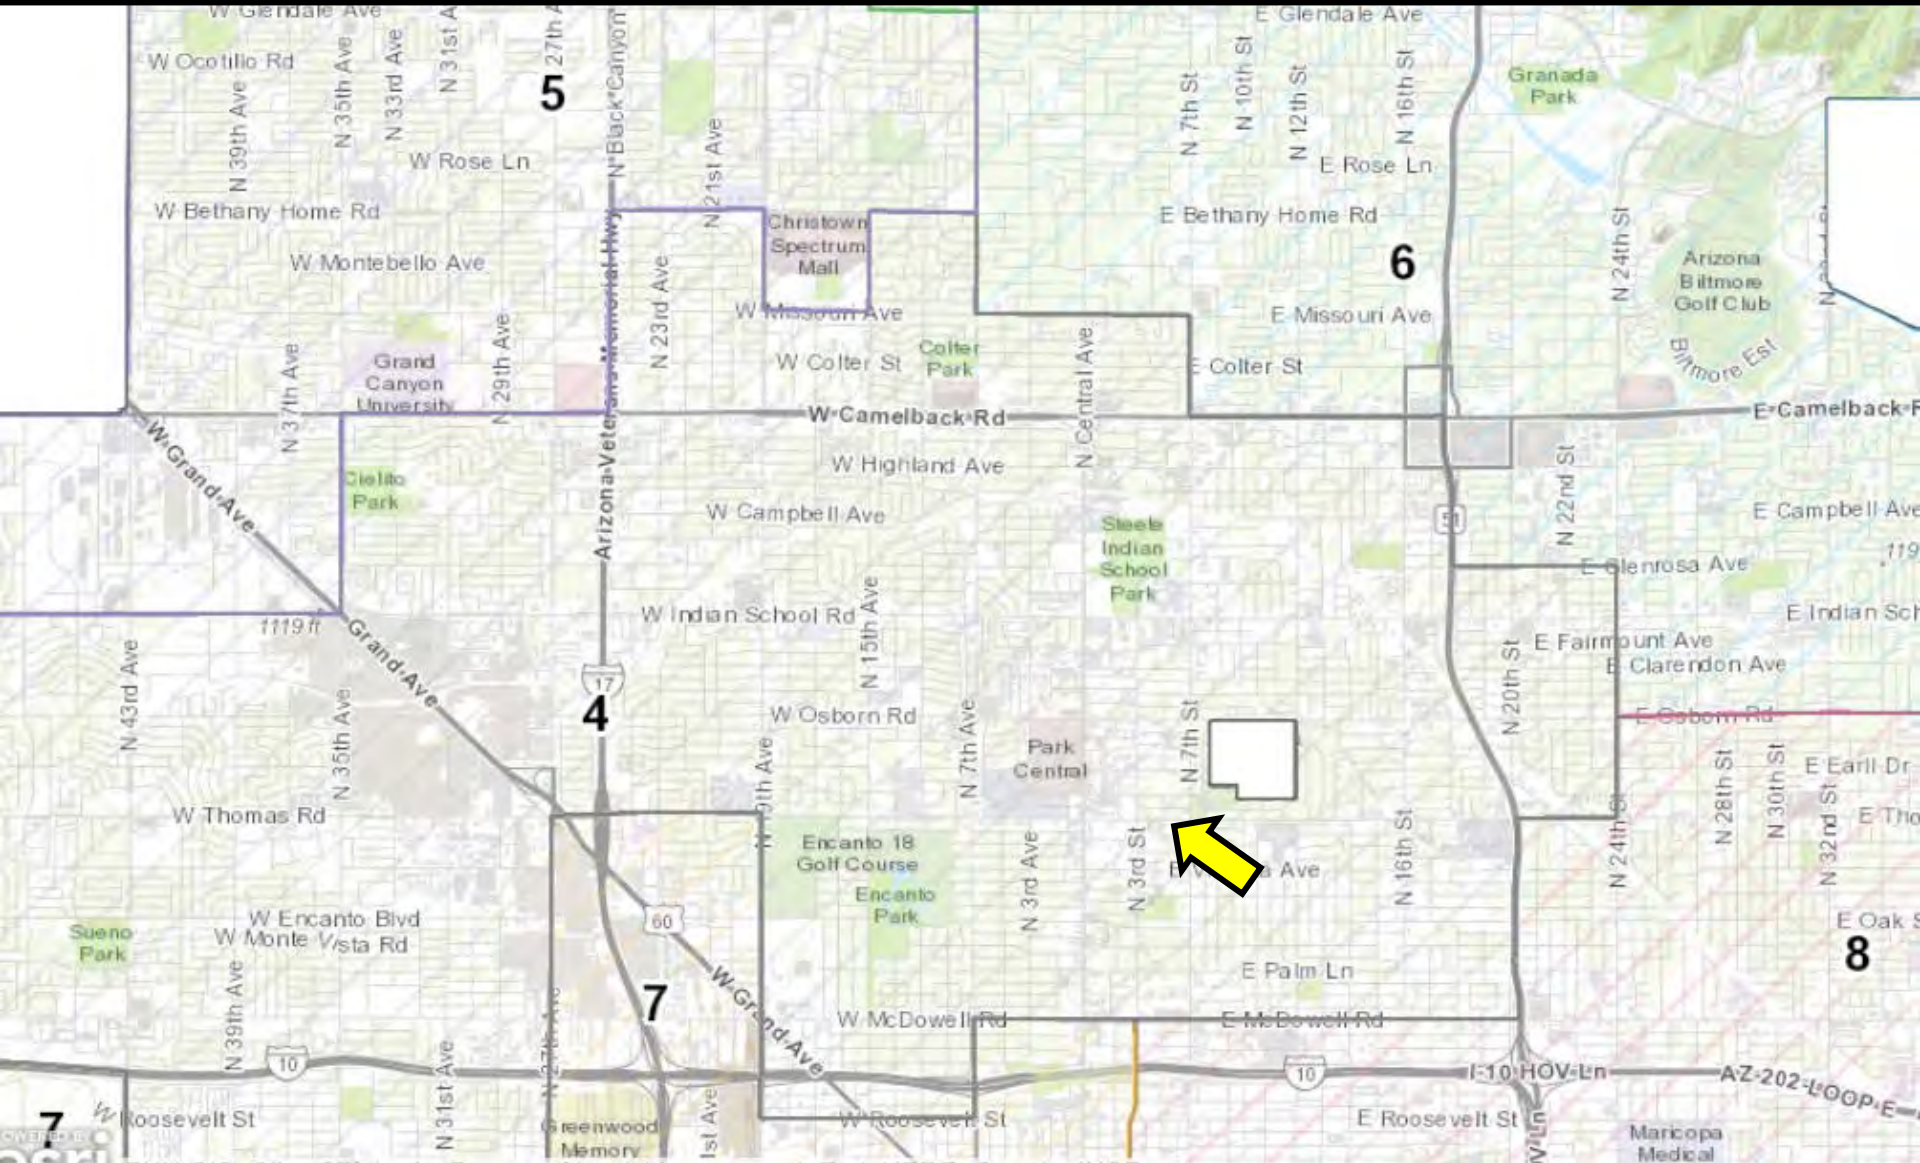

AERIAL MAP

118-21-072; 118-21-069; 118-21-067B
336, 342, AND 346 E THOMAS RD. PHOENIX, AZ 85012

AERIAL MAP

118-21-072; 118-21-069; 118-21-067B

336, 342, AND 346 E THOMAS RD. PHOENIX, AZ 85012

ZONING MAP

GENERAL PLAN

Traditional Lot

TRANSIT OVERLAY DISTRICT - MIDTOWN

Planning Overlays:

Name	TOD District - Midtown
------	------------------------

[Zoom to](#) ...

CITY COUNCIL DISTRICT NO. 4 – COUNCILMEMBER LAURA PASTOR ENCANTO VILLAGE PLANNING COMMITTEE