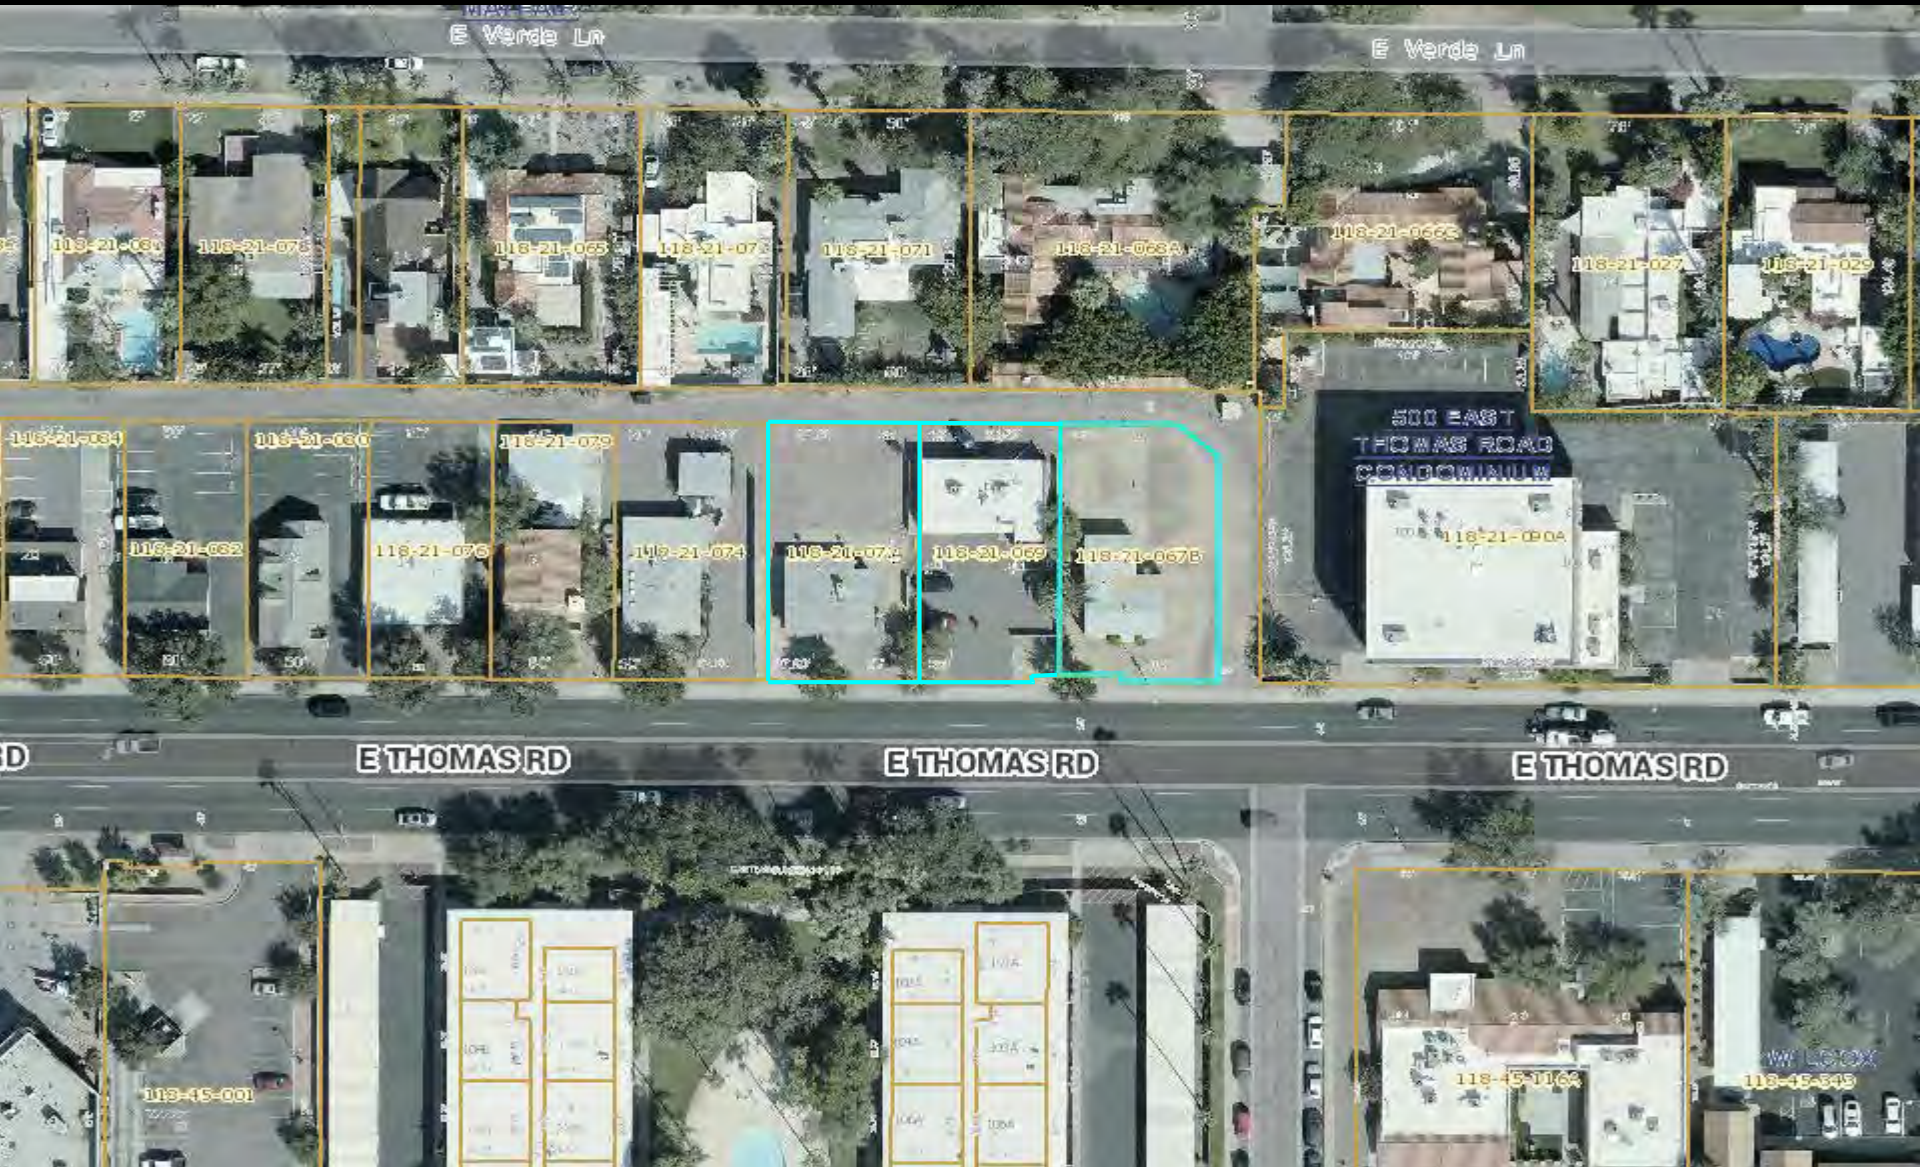

AERIAL MAP

118-21-072; 118-21-069; 118-21-067B
336, 342, AND 346 E THOMAS RD. PHOENIX, AZ 85012

AERIAL MAP

118-21-072; 118-21-069; 118-21-067B

336, 342, AND 346 E THOMAS RD. PHOENIX, AZ 85012

ZONING MAP

GENERAL PLAN

Traditional Lot

TRANSIT OVERLAY DISTRICT - MIDTOWN

Planning Overlays:

Name	TOD District - Midtown
------	------------------------

[Zoom to](#) ...

CITY COUNCIL DISTRICT NO. 4 – COUNCILMEMBER LAURA PASTOR ENCANTO VILLAGE PLANNING COMMITTEE